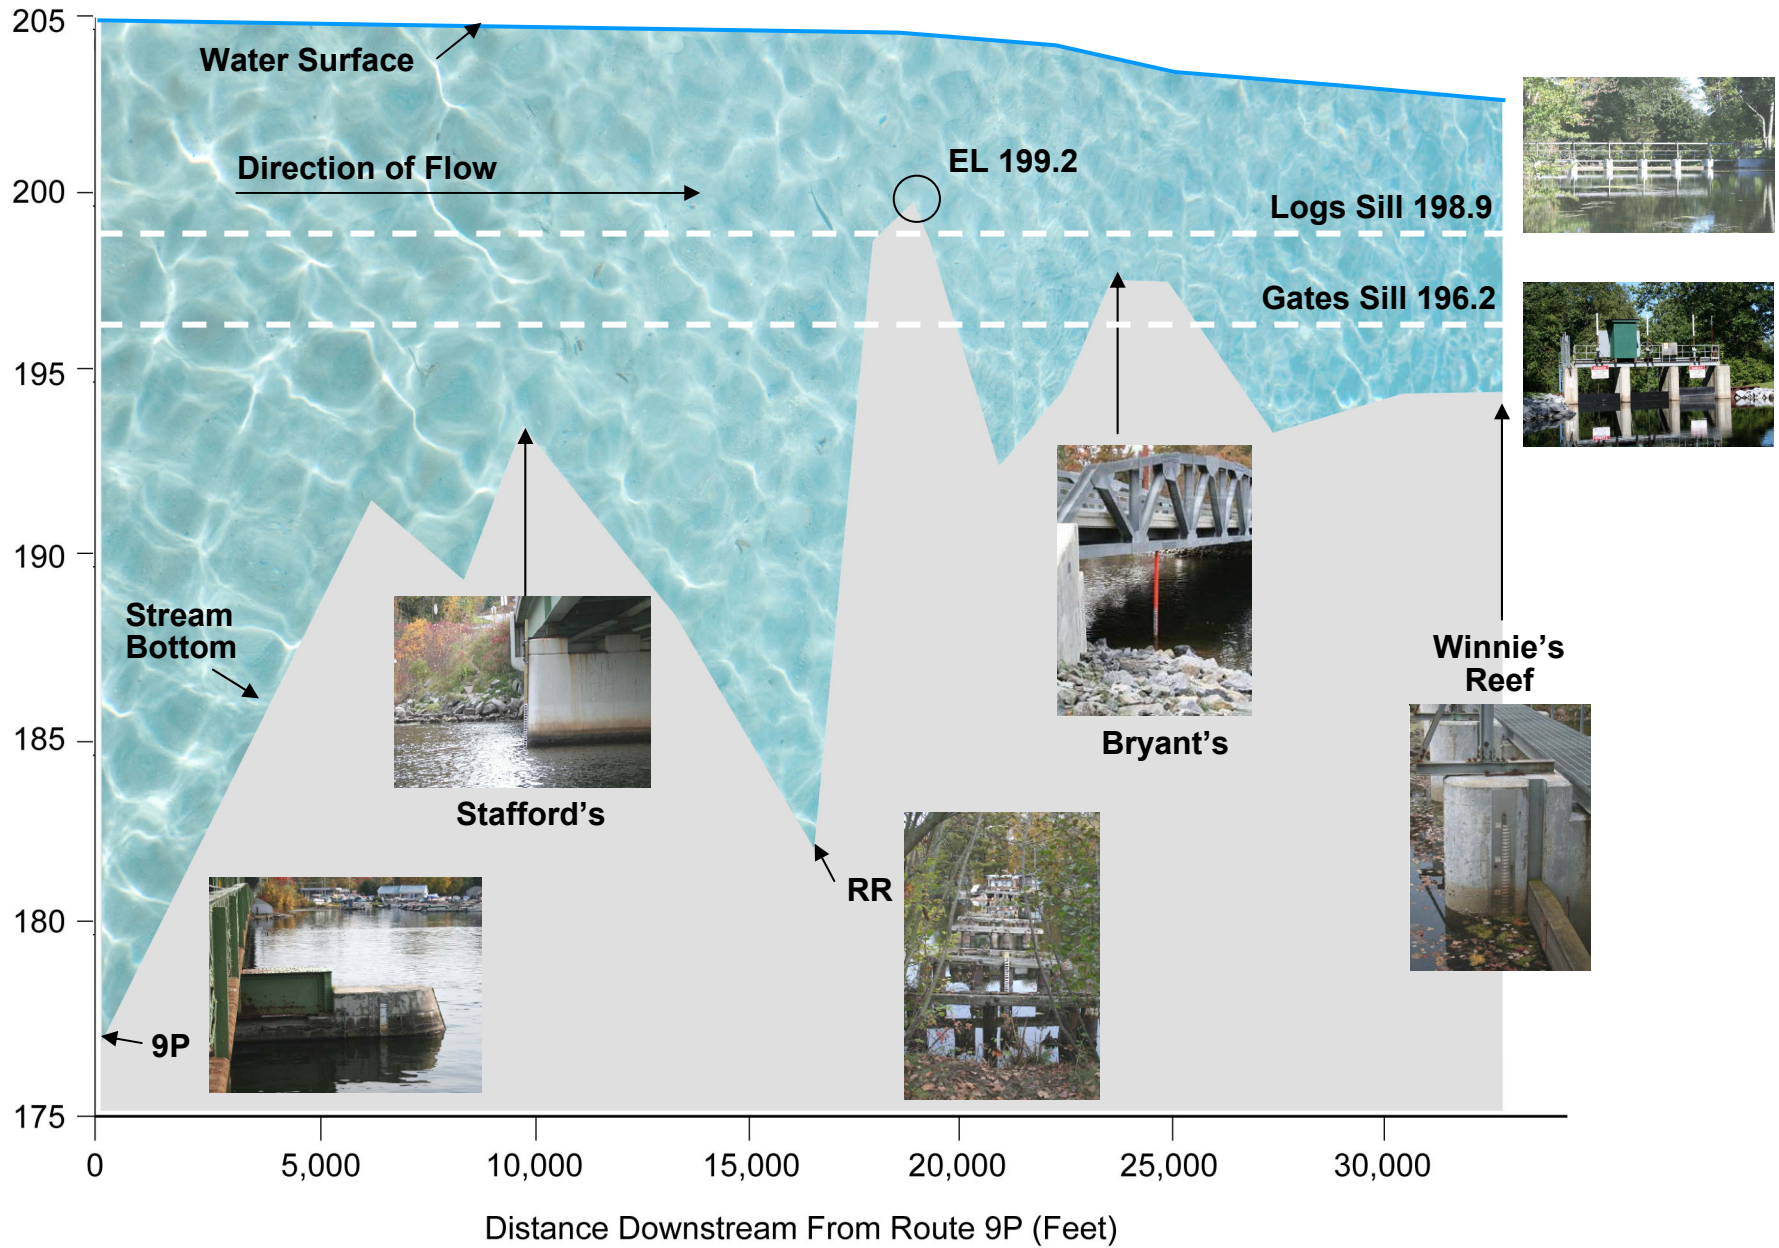

Mirrored Stream Profile Exhibit

Impoundment at Winnie's Reef